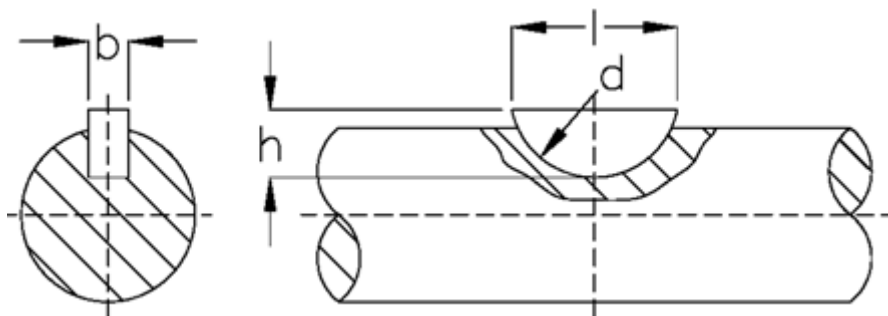

Article number: 09010726

Description: KLEE Woodruff key 6x10 DIN 6888

Measures

$b = 6.0$

$d = 25$

$h = 10.0$

$l = 24.49$